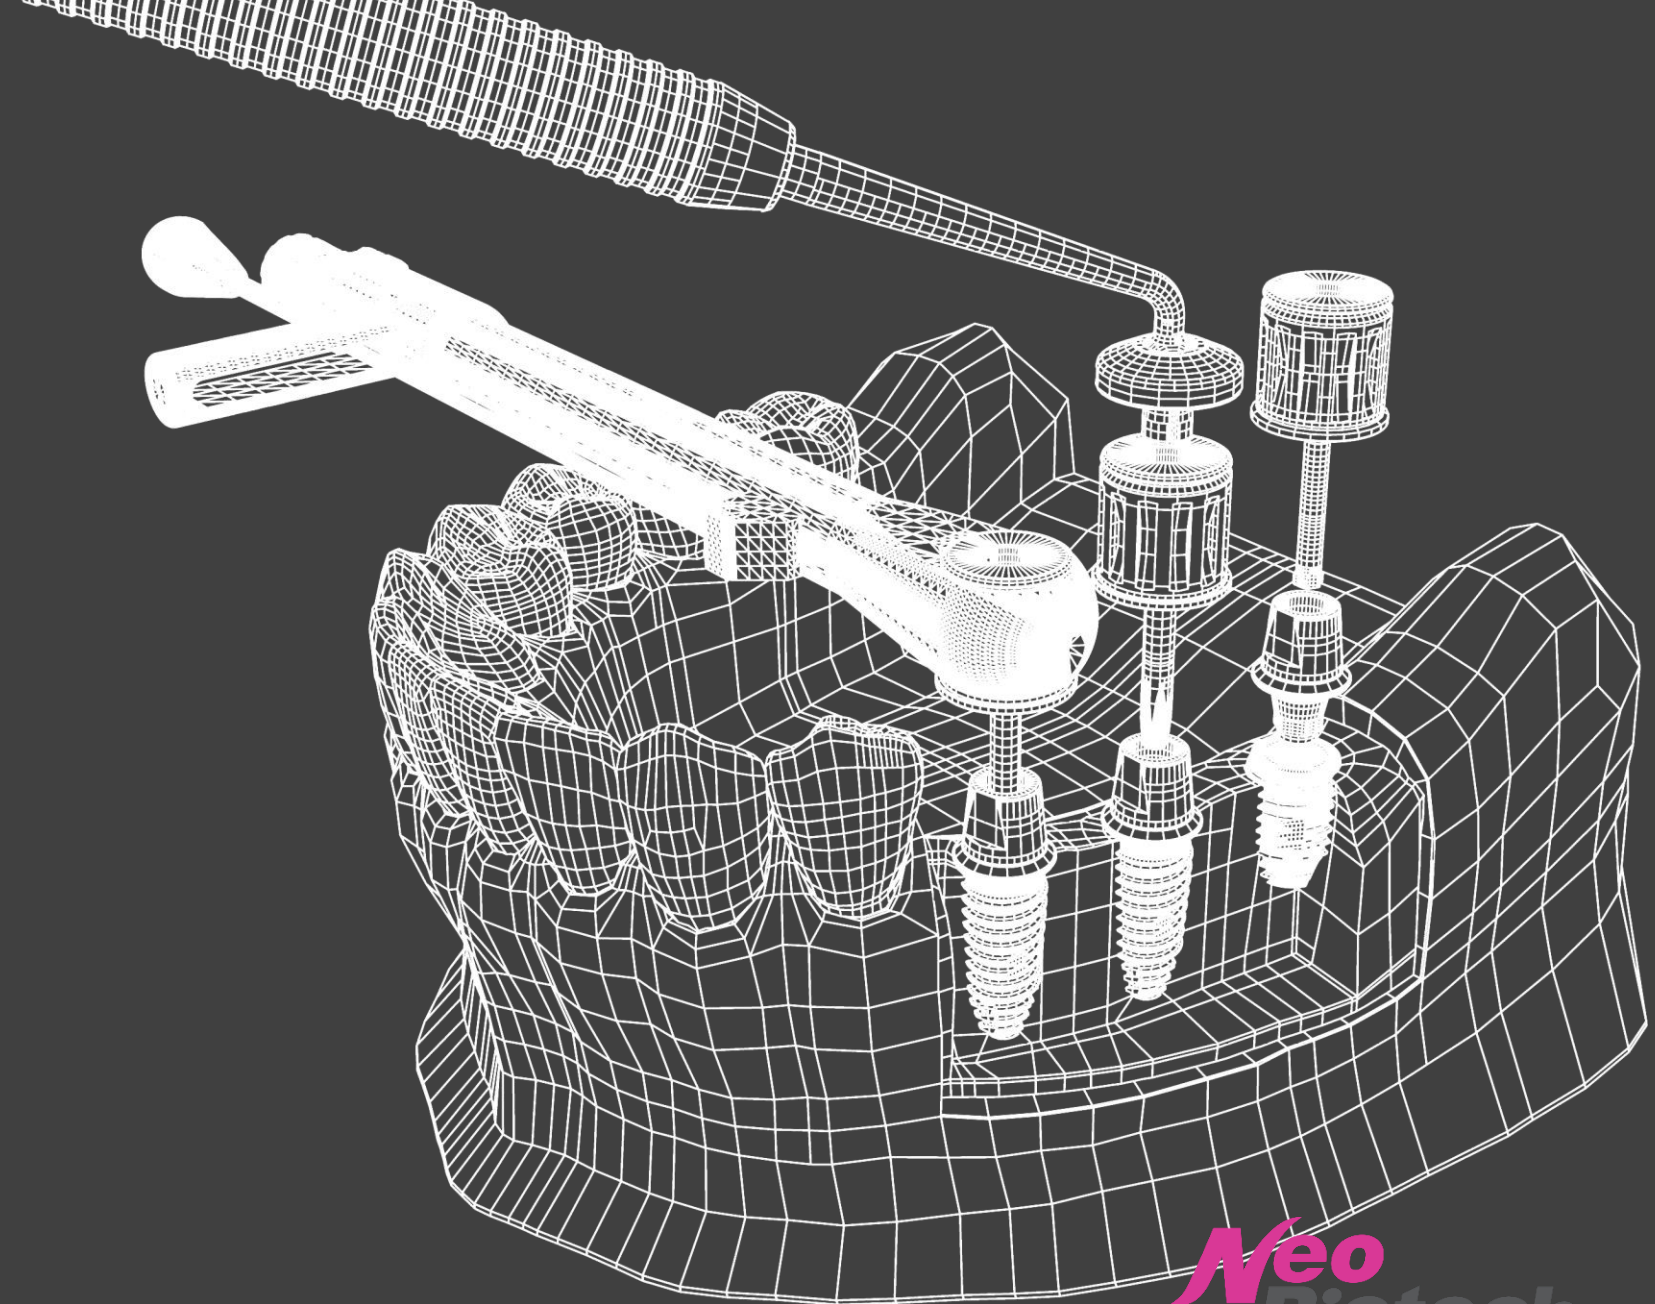

Universal Prosthetic Kit

Universal Prosthetic Kit

NeoBiotech Global HQ: Global Marketing

Neo
Biotech
Satisfaction to Dentists

Contents

I . Introduction

II . Features: General

III . Features: Components

IV . Summary

Introduction

Various types of driver in Universal Prosthetic Kit covers major types of prosthetic installation:
Straumann, Nobel Btiodcare, and NeoBiotech.

Features

✓ Simple

Only an Universal Prosthetic KIT is required for a hole procedure.

Features: Components

Torque Ratchet

Installed on hex driver, Torque Ratchet tightens or looses prosthetic parts, and measures torque.

Direction tip:
pull & turn the arrow to change
direction of force applied