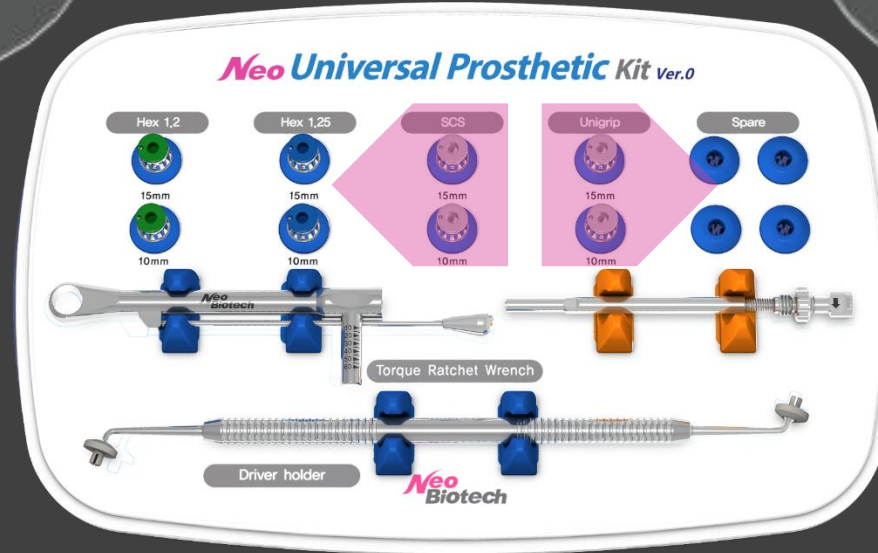

NeoBiotech Global HQ: Global Marketing

Neo Biotech
Satisfaction to Dentists

Features: Components

Driver : Other Type Connection

SGS Driver

Unigrip Driver

NeoBiotech Global HQ: Global Marketing

Neo Biotech
Satisfaction to Dentists

Features: Components

Compatibility List

1.2 Hex	1.25 Hex	SCS	Unigrip
			
<ul style="list-style-type: none"> ▪ Biomet 3i ▪ Dentsply-Friaden ▪ DIO ▪ Megazen ▪ Neobiotech ▪ Osstem ▪ Xive 	<ul style="list-style-type: none"> ▪ Astra ▪ Biohorizons ▪ Camlog ▪ Dentis ▪ Dentium ▪ Imlant Direct Legacy ▪ MIS ▪ Zimmer 	<ul style="list-style-type: none"> ▪ Straumann ▪ Implant Direct Replant 	<ul style="list-style-type: none"> ▪ Implant Direct Swishplait ▪ Neoss ▪ Nobel Biocare ▪ Southern Implants

Features: Components

Torque Ratchet

Installed on hex driver, Torque Ratchet tightens or looses prosthetic parts, and measures torque.

Direction tip:
pull & turn the arrow to change
direction of force applied