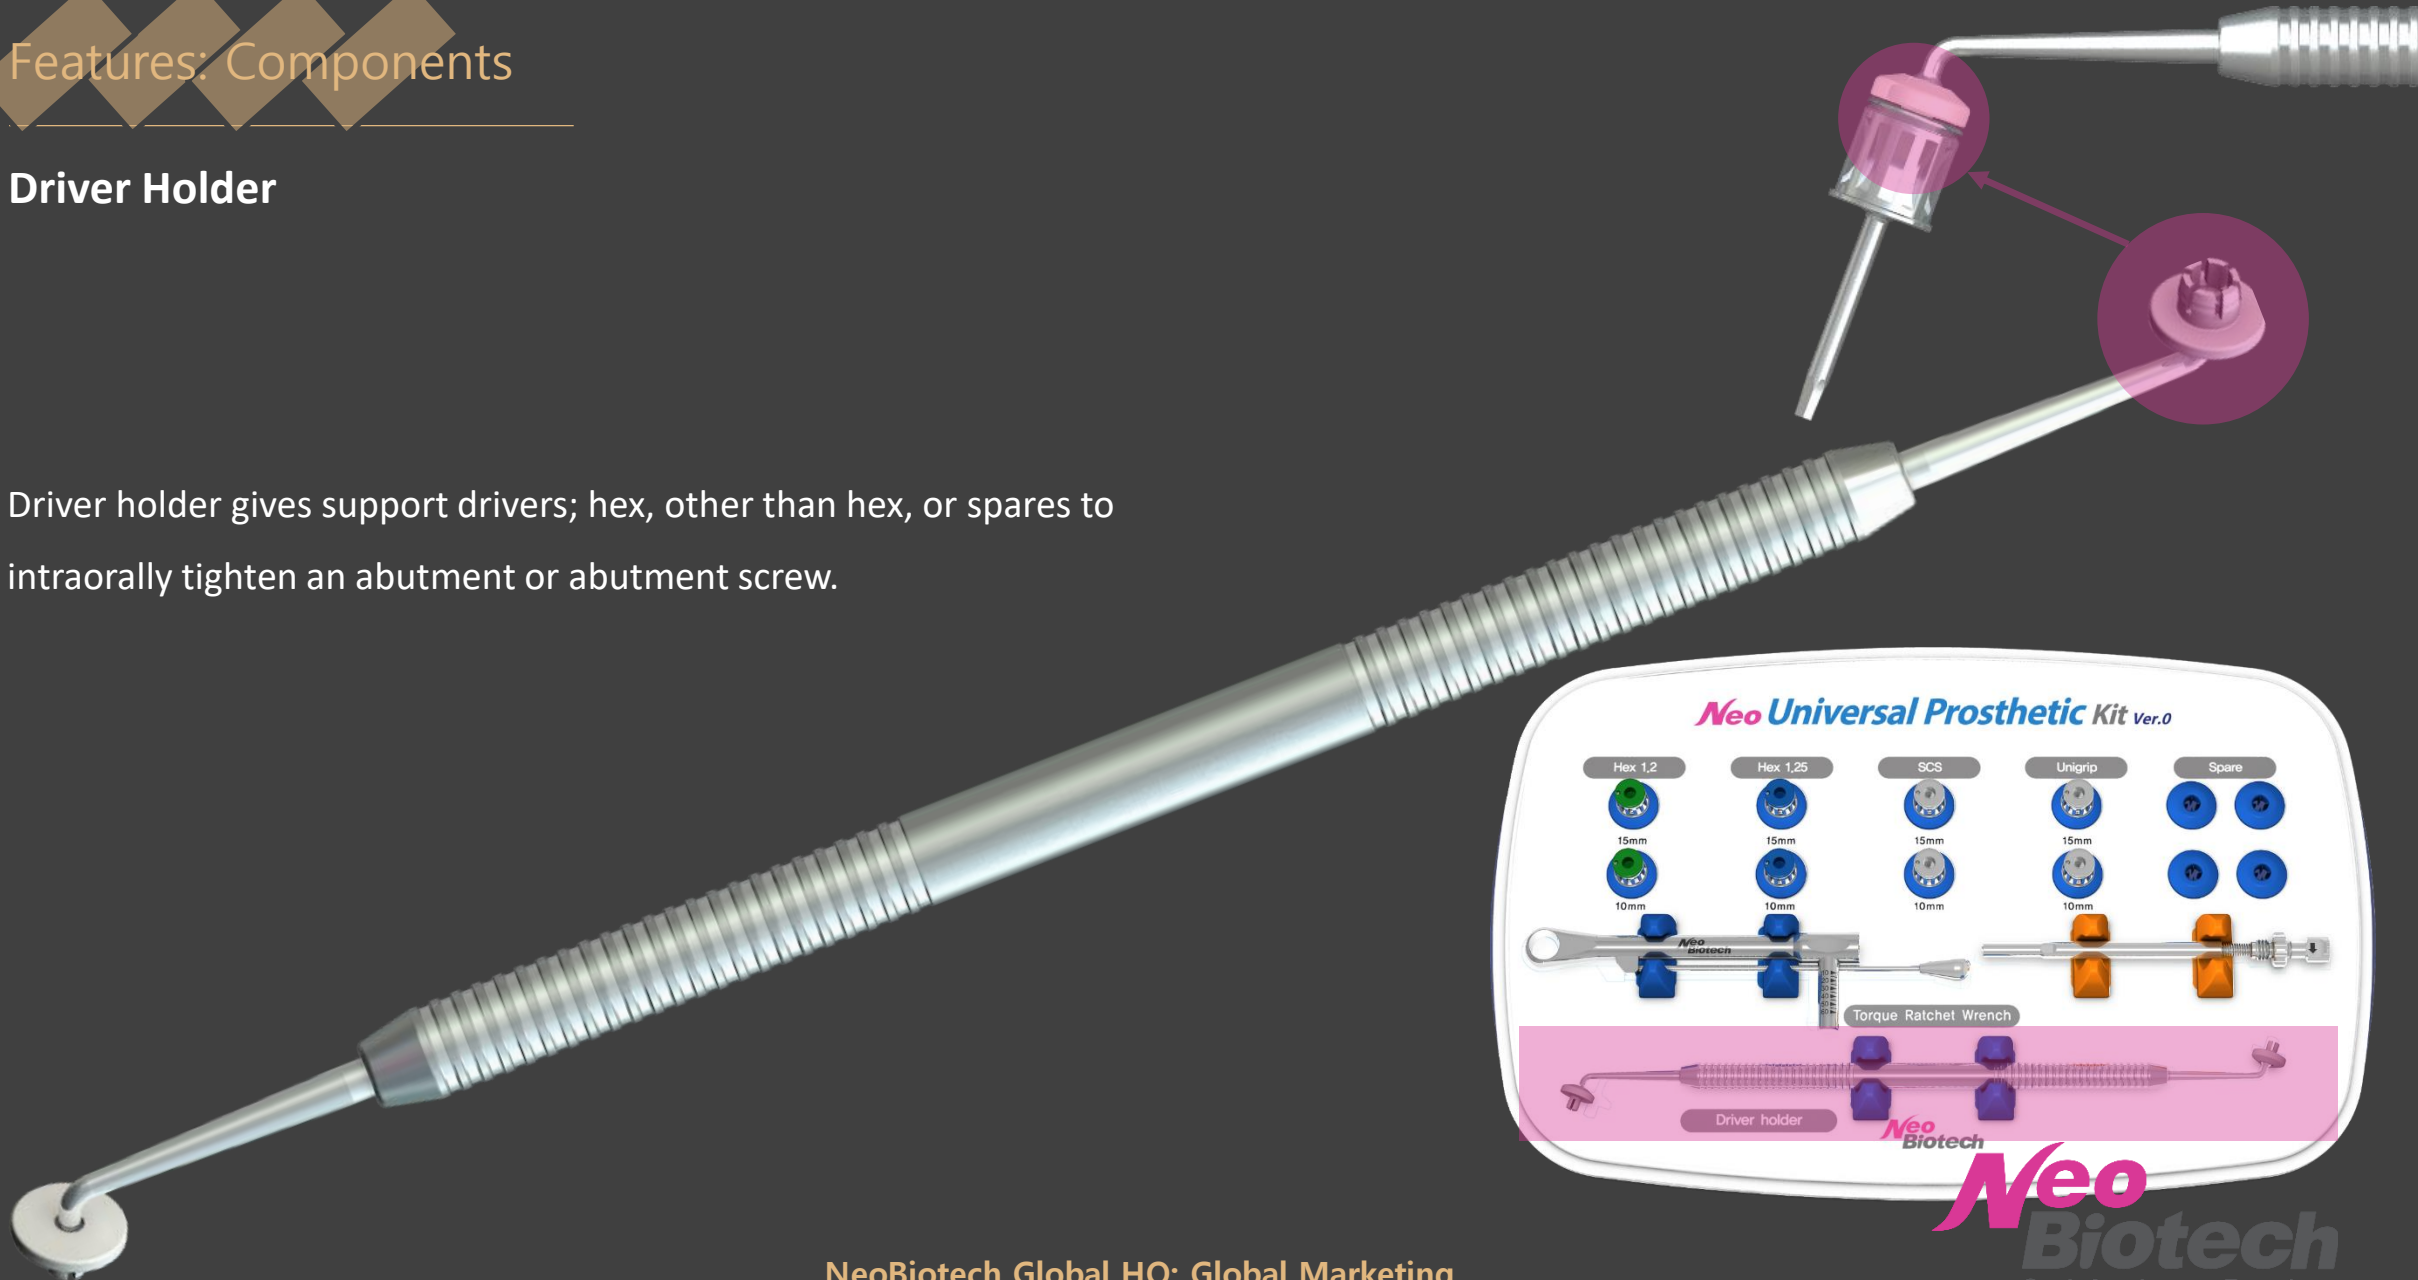

Features: Components

Torque Ratchet

Installed on hex driver, Torque Ratchet tightens or looses prosthetic parts, and measures torque.

Direction tip:
pull & turn the arrow to change
direction of force applied

Features: Components

Driver Holder

Driver holder gives support drivers; hex, other than hex, or spares to intraorally tighten an abutment or abutment screw.

Thanks

Satisfaction to Dentists

NeoBiotech Global HQ: Global Marketing