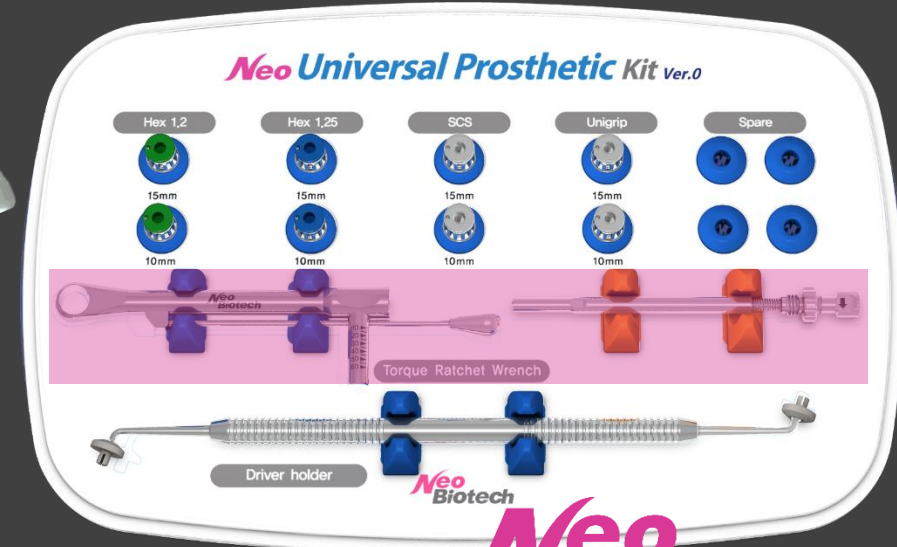

Features: Components

Compatibility List

1.2 Hex	1.25 Hex	SCS	Unigrip
			
<ul style="list-style-type: none"> ▪ Biomet 3i ▪ Dentsply-Friaden ▪ DIO ▪ Megazen ▪ Neobiotech ▪ Osstem ▪ Xive 	<ul style="list-style-type: none"> ▪ Astra ▪ Biohorizons ▪ Camlog ▪ Dentis ▪ Dentium ▪ Imlant Direct Legacy ▪ MIS ▪ Zimmer 	<ul style="list-style-type: none"> ▪ Straumann ▪ Implant Direct Replant 	<ul style="list-style-type: none"> ▪ Implant Direct Swishplait ▪ Neoss ▪ Nobel Biocare ▪ Southern Implants

Features: Components

Torque Ratchet

Installed on hex driver, Torque Ratchet tightens or looses prosthetic parts, and measures torque.

Direction tip:
pull & turn the arrow to change
direction of force applied

Features: Components

Driver Holder

Driver holder gives support drivers; hex, other than hex, or spares to intraorally tighten an abutment or abutment screw.

Thanks

Satisfaction to Dentists

NeoBiotech Global HQ: Global Marketing