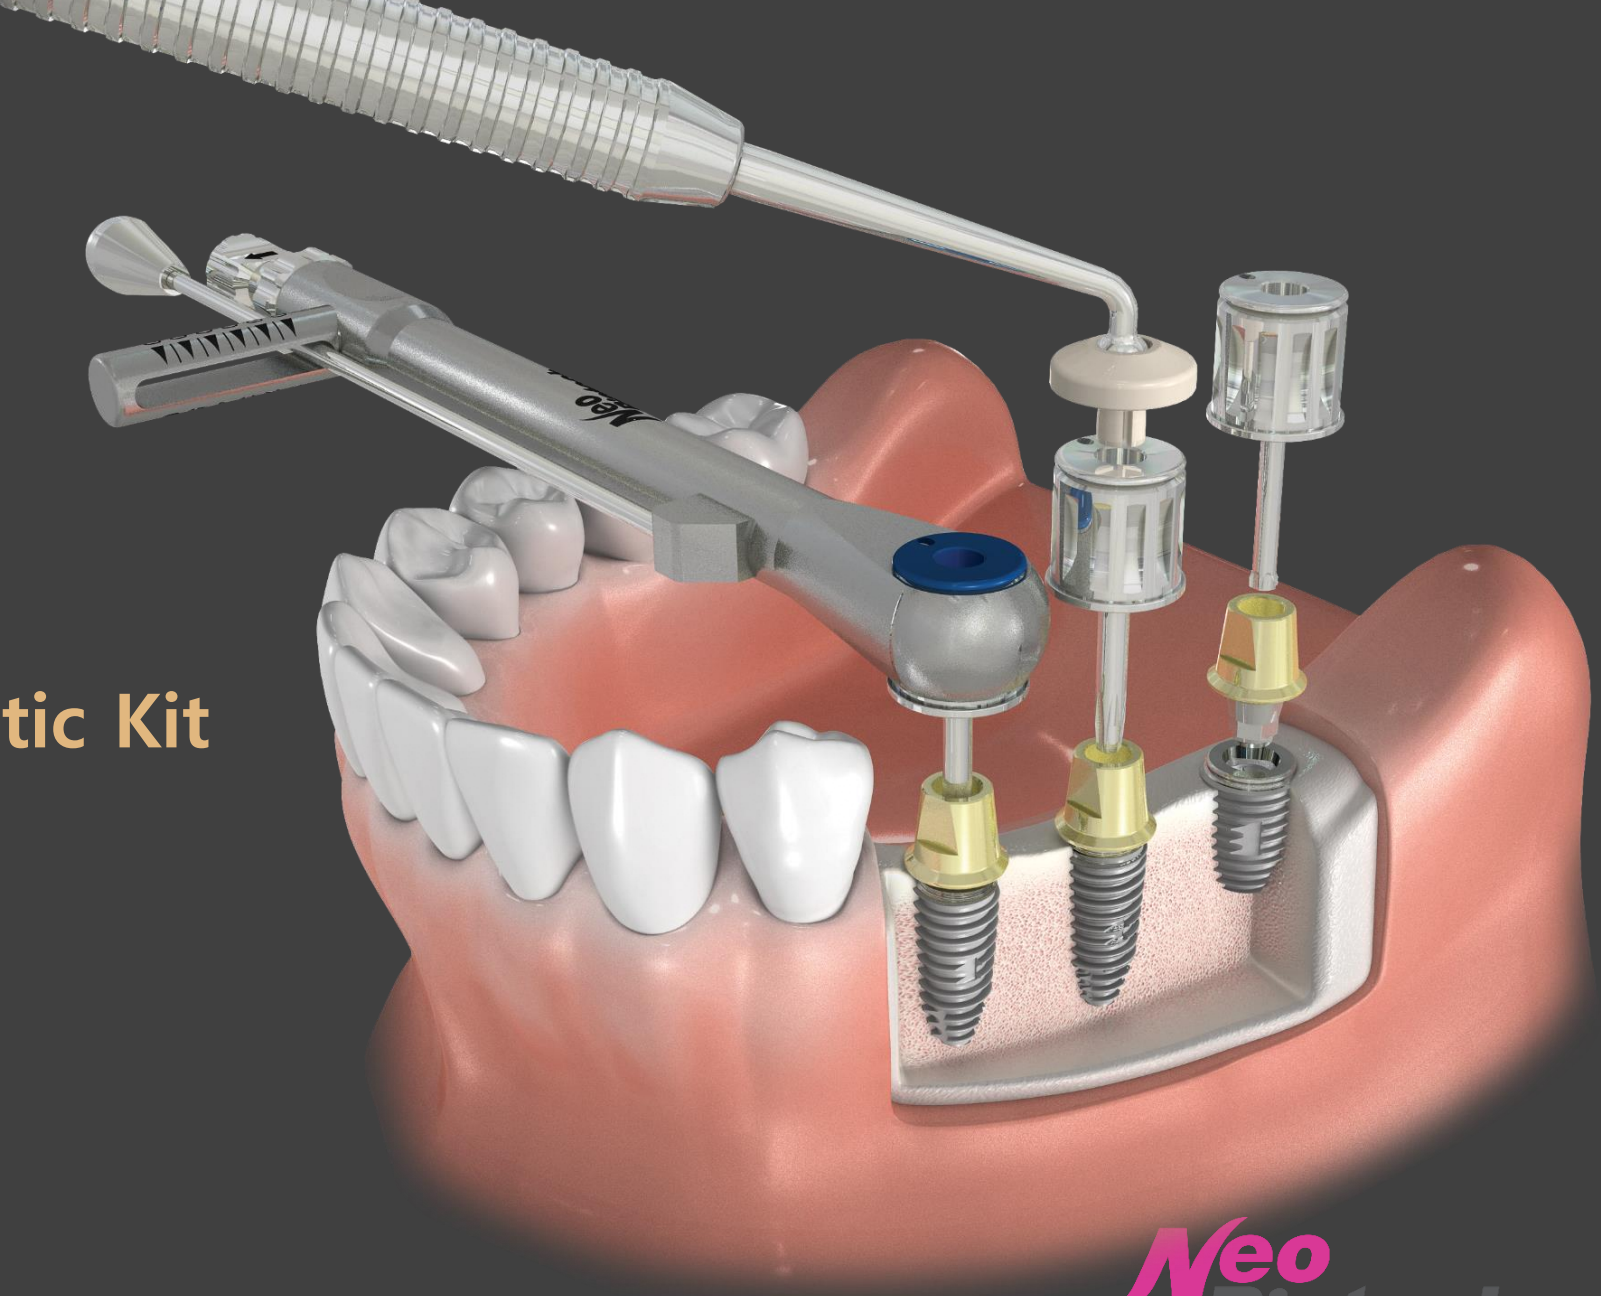

Universal Prosthetic Kit

Universal Prosthetic Kit

NeoBiotech Global HQ: Global Marketing

Neo
Biotech
Satisfaction to Dentists