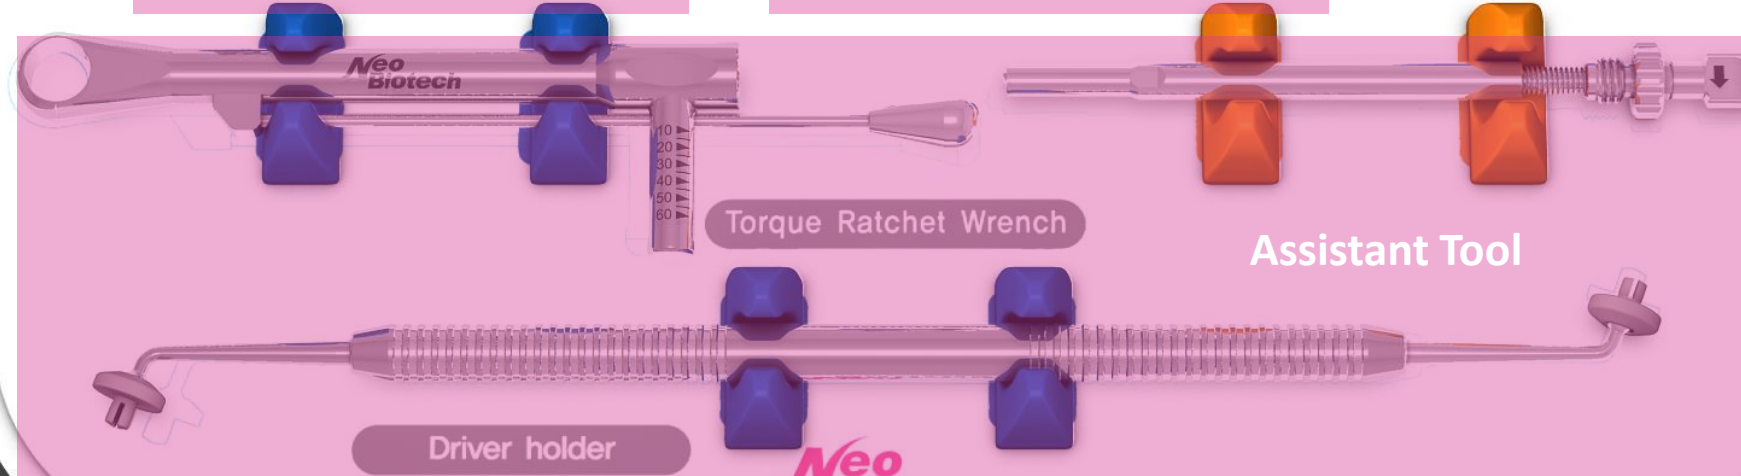

Features: General

Neo Universal Prosthetic Kit Ver.0

Hex 1,2

15mm

10mm

Hex 1,25

15mm

10mm

Hex
Type
Driver

SCS

15mm

10mm

Unigrip

15mm

10mm

Other Connection
Type
Driver

Spare

Torque Ratchet Wrench

Assistant Tool

Driver holder

Neo
Biotech