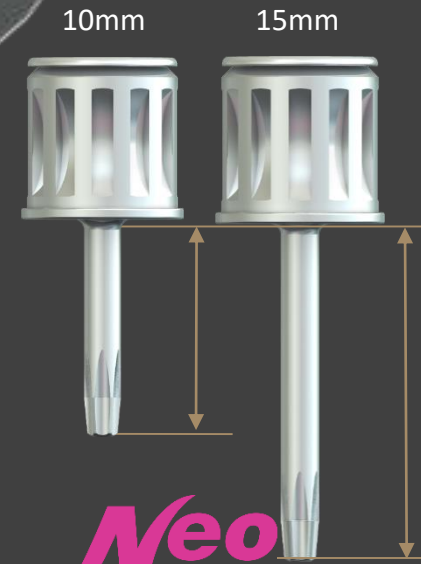

Features: Components

Driver : Other Type Connection

SGS Driver

Unigrip Driver

NeoBiotech Global HQ: Global Marketing

Neo Biotech
Satisfaction to Dentists