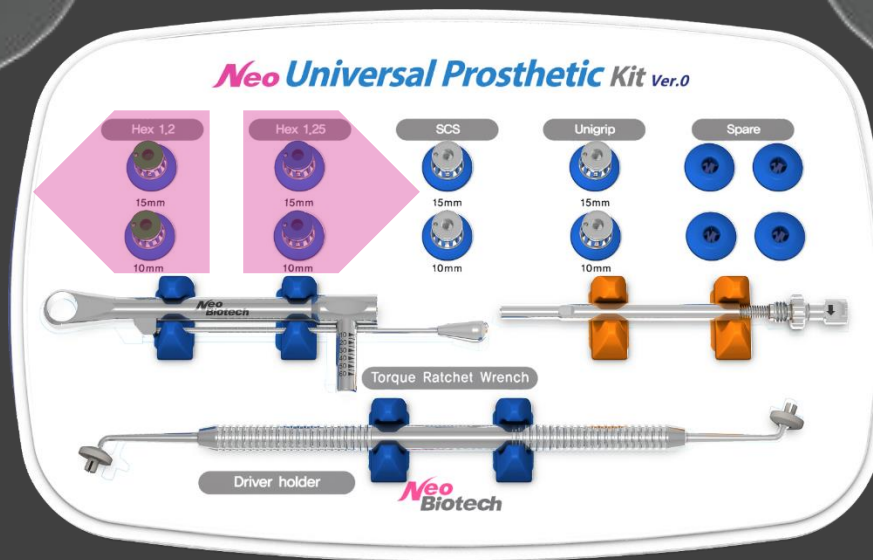

Features: Components

Driver : Hex Type Connection

1.2 Hex

1.25 Hex

10mm

15mm

10mm

15mm

NeoBiotech Global HQ: Global Marketing

Neo Biotech
Satisfaction to Dentists

Features: Components

Driver : Other Type Connection

SGS Driver

Unigrip Driver

NeoBiotech Global HQ: Global Marketing

Neo Biotech
Satisfaction to Dentists

Features: Components

Torque Ratchet

Installed on hex driver, Torque Ratchet tightens or looses prosthetic parts, and measures torque.

Direction tip:
pull & turn the arrow to change
direction of force applied