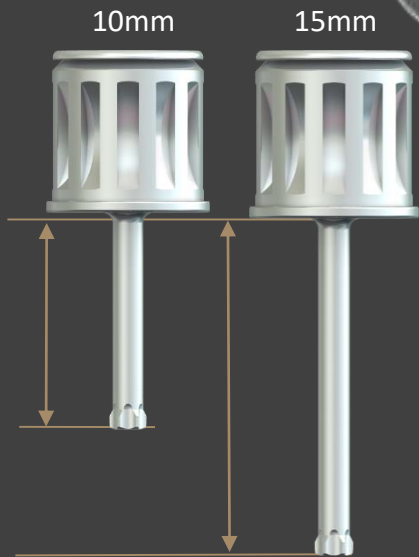

Features: Components

Driver : Other Type Connection

SGS Driver

Unigrip Driver

NeoBiotech Global HQ: Global Marketing

Neo Biotech
Satisfaction to Dentists