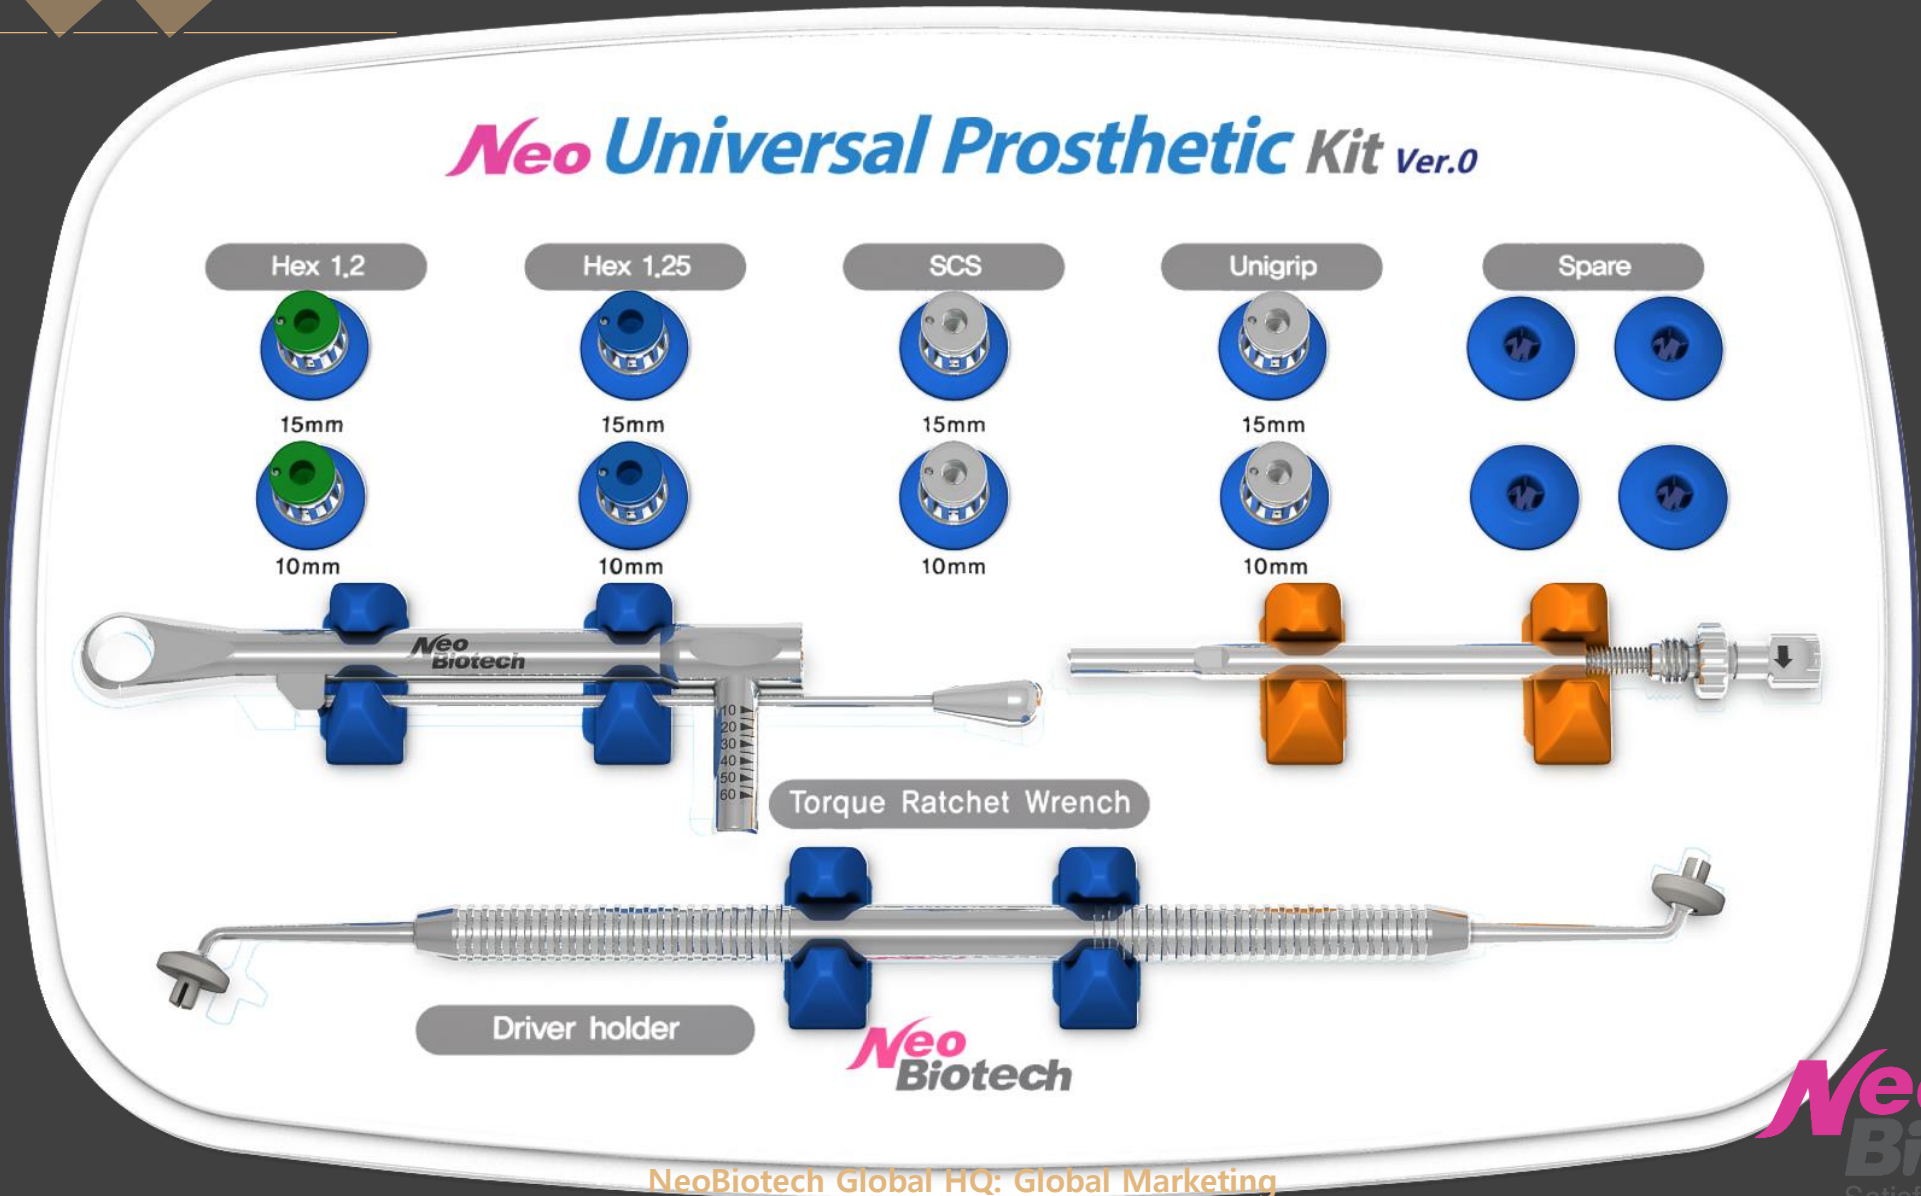

IV . Summary

Introduction

Various types of driver in Universal Prosthetic Kit covers major types of prosthetic installation:
Straumann, Nobel Btiodcare, and NeoBiotech.

Features

✓ Simple

Only an Universal Prosthetic KIT is required for a hole procedure.

✓ Compatible

1.2 hex, 1.25 hex, SCS and Unigrip driver are compatible with othe brands

Features: General

Features: General

Neo Universal Prosthetic Kit Ver.0

Hex 1,2

15mm

10mm

15mm

10mm

Other Connection
Type
Driver

Spare

Torque Ratchet Wrench

Assistant Tool

Driver holder

Neo
Biotech

Features: Components

Torque Ratchet

Installed on hex driver, Torque Ratchet tightens or looses prosthetic parts, and measures torque.

Direction tip:
pull & turn the arrow to change
direction of force applied